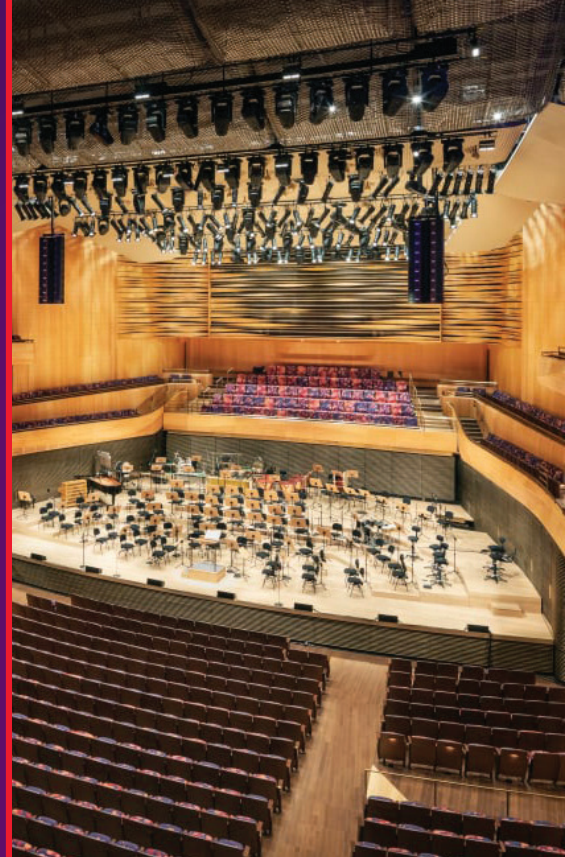

DEBUT SERIES DAVID GEFFEN HALL

Advanced ensembles can shine with a solo guest appearance in an evening concert on the home stage of the New York Philharmonic in our **DEBUT SERIES**.

All packages include our acclaimed ensemble services:

VENUE

Sound check and performance at the recently renovated David Geffen Hall at Lincoln Center, home of the New York Philharmonic.

EXPERIENCE

Qualified bands, orchestras, or choirs receive 28 minutes of solo stage time, attend other portions of evening concert, a one-hour rehearsal in host hotel ballroom, and ensemble listing on official concert poster.

PERCUSSION (FOR BANDS & ORCHESTRAS)

Over $2,000 of rented equipment including: timpani (4 sizes), concert bass drum, concert snare drum, concert chimes, bells, xylophone, vibraphone, marimba, and crash cymbal.

POST-CONCERT

Video archival recording of your performance, certificate of participation for each performer, MCP lanyard for identification and souvenir, framed mini-poster for ensemble, and professional photos available for purchase.

CONCERT STAFF

Professional production team handles venue management, advertising, and audience development.

OPERATIONS STAFF

Personalized support from an MCP associate with optional flight assistance for groups selecting our Hospitality package.

MUSICIANSHIP package

One-hour rehearsal in host hotel ballroom, sound check on stage, and performance at acclaimed David Geffen Hall.

HOSPITALITY package

One-hour rehearsal in host hotel ballroom, sound check on stage, performance, and three-night stay at The Westin New York at Times Square (or similar) with additional nights available upon request, based on availability.

VALUE bundle add ons

1. MOLTO:

Broadway show and choice of observation deck* OR museum admission**

2. PRESTO:

Broadway show, observation deck, museum, and MTA/OMNY Pass

3. SAVOR:

Buffet breakfasts at restaurant near hotel (2 or 3 breakfasts)

*Observation Deck choices include Top of the Rock, Empire State Building, SUMMIT One Vanderbilt, or The Edge at Hudson Yards.

**Museum choices include 9/11 Memorial, Metropolitan Museum of Art, MoMA, American Museum of Natural History, or Museum of Broadway (maximum of 25 people per time slot).