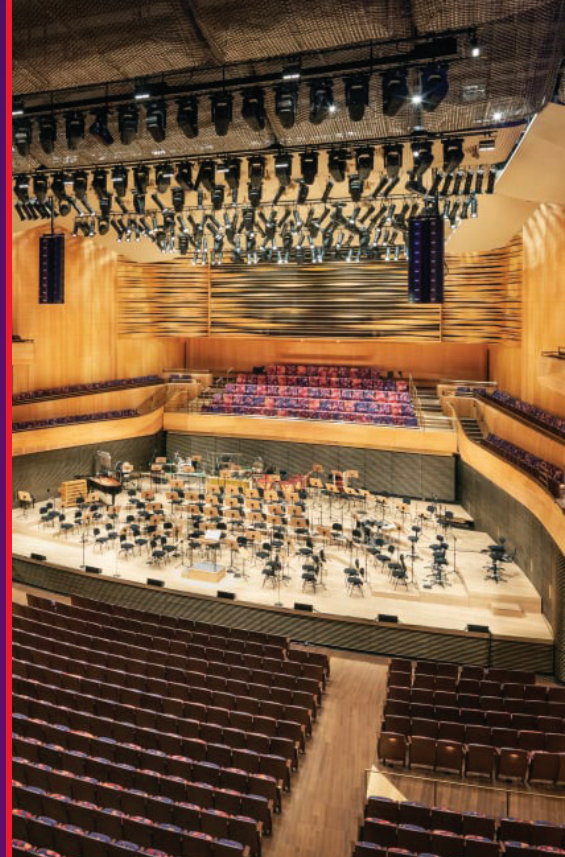

DEBUT SERIES DAVID GEFFEN HALL

Advanced ensembles can shine with a solo guest appearance in an evening concert on the home stage of the New York Philharmonic in our **DEBUT SERIES**.

All packages include our acclaimed ensemble services:

VENUE

Sound check and performance at the recently renovated David Geffen Hall at Lincoln Center, home of the New York Philharmonic.

EXPERIENCE

Qualified bands, orchestras, or choirs receive 28 minutes of solo stage time, attend other portions of evening concert, a one-hour rehearsal in host hotel ballroom, and ensemble listing on official concert poster.

PERCUSSION (FOR BANDS & ORCHESTRAS)

Over $2,000 of rented equipment including: timpani (4 sizes), concert bass drum, concert snare drum, concert chimes, bells, xylophone, vibraphone, marimba, and crash cymbal.

POST-CONCERT

Video archival recording of your performance, certificate of participation for each performer, MCP lanyard for identification and souvenir, framed mini-poster for ensemble, and professional photos available for purchase.

CONCERT STAFF

Professional production team handles venue management, advertising, and audience development.

OPERATIONS STAFF

Personalized support from an MCP associate with optional flight assistance for groups selecting our Hospitality package.

MUSICIANSHIP package

One-hour rehearsal in host hotel ballroom, sound check on stage, and performance at acclaimed David Geffen Hall.

HOSPITALITY package

One-hour rehearsal in host hotel ballroom, sound check on stage, performance, and three-night stay at The Westin New York at Times Square (or similar) with additional nights available upon request, based on availability.

VALUE bundle add ons

1. MOLTO:

Broadway show and choice of observation deck* OR museum admission**

2. PRESTO:

Broadway show, observation deck, museum, and MTA/OMNY Pass

3. SAVOR:

Buffet breakfasts at restaurant near hotel (2 or 3 breakfasts)

*Observation Deck choices include Top of the Rock, Empire State Building, SUMMIT One Vanderbilt, or The Edge at Hudson Yards.

**Museum choices include 9/11 Memorial, Metropolitan Museum of Art, MoMA, American Museum of Natural History, or Museum of Broadway (maximum of 25 people per time slot).