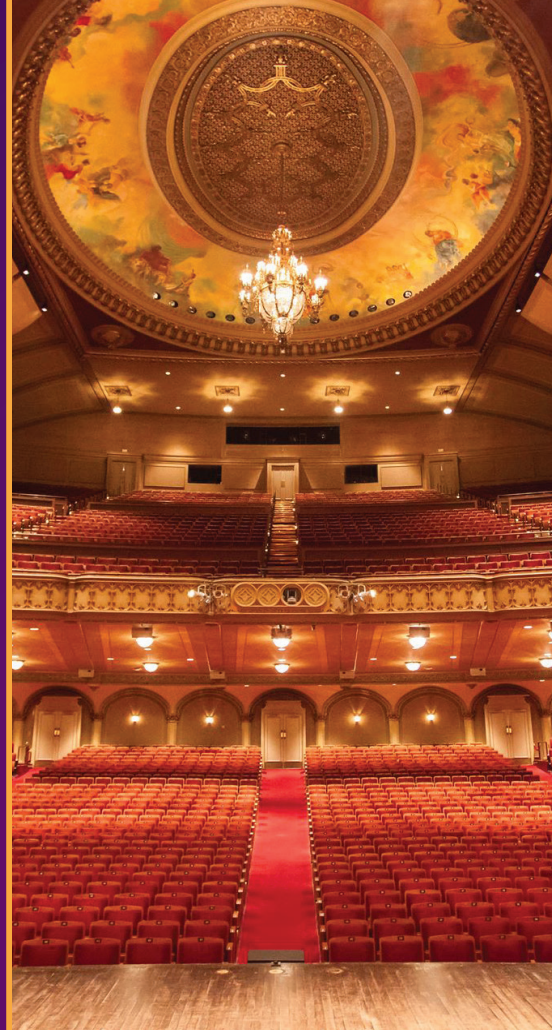

SYMPHONIC SERIES **ORPHEUM THEATRE**

Join our unparalleled **SYMPHONIC SERIES** that showcases bands and orchestras at the elegant Orpheum Theatre in Vancouver, British Columbia, Canada - home of the Vancouver Symphony Orchestra! Each ensemble will receive a private clinic session with a member of our renowned faculty of educator-conductors. Ensembles then perform on a ticketed daytime concert receiving additional comments on their performance from the faculty. When not on stage, ensembles can attend performances by other participating bands and orchestras from seats in the audience

All packages include our acclaimed ensemble services:

VENUE

Performance at Orpheum Theatre, home of the Vancouver Symphony Orchestra.

EXPERIENCE

Qualified bands and orchestras receive 22 minutes of solo stage time receiving comments from our faculty, attend performances of other participating ensembles, a private clinic session in host hotel ballroom, and ensemble listing on official concert poster.

PERCUSSION

Over $2,000 of rented equipment including timpani (4 sizes), concert bass drum, concert snare drum, concert chimes, bells, xylophone, vibraphone, marimba, and crash cymbal.

POST-CONCERT

Video archival recording of your performance, certificate of participation for each performer, MCP lanyard for identification and souvenir, framed mini-poster for ensemble, and professional photos available for purchase.

CONCERT STAFF

Professional production team handles venue management, advertising, and audience development.

OPERATIONS STAFF

Personalized support from an MCP associate with optional flight assistance for groups selecting our Hospitality package.

MUSICIANSHIP package

Private clinic in host hotel ballroom and performance at the elegant Orpheum Theatre.

HOSPITALITY package +

Private clinic, performance, and three-night hotel accommodations at Sheraton Vancouver Wall Centre (or similar) with additional nights upon request, based on availability.